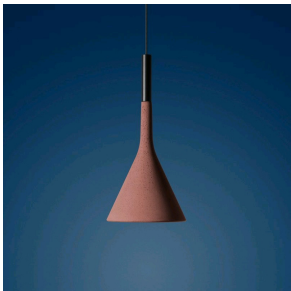

Aplomb Mini, sospensione

by Lucidi, Pevere

FOSCARINI

DESCRIPTION

Born from the desire to use rough concrete, typical of large modern buildings, to create a light object in slender, refined forms, the Aplomb lamp has been hugely successful ever since its inception. A special concrete formula which can be poured into slender moulds has produced an elegant and inimitable product, not simply in its characteristic upturned funnel shape but also in its surface material which is both rough and delicate to the touch. By using the same material, Foscarini proposes an even smaller version of the original suspension Aplomb lamp, which can be used alone or together with the matching larger model at home or in contract settings, over tables, work tops or islands. Aplomb mini is also made in three colours for endless combinations and contexts: grey, white and brown.

MATERIALS

Concrete

COLORS

Brown, Concrete Grey, White

Aplomb Mini, sospensione

technical details

FOSCARINI

Suspension lamp with direct light. Cement diffuser, consisting off a special amalgam colored with pigments, produced by pouring the fluid mixture into a mould rose with galvanized metal bracket and batch-dyed ABS cover. Canopy decentralisation kit - multiple canopy available (up to 9 suspension lamps).

Synergy with Foscarini research led to the birth of the Aplomb lamp collection, comprising shapes balanced between architecture and design made with an exclusive cement paste; Bahia, a sophisticated graphic sign and a bright game of lights and shadows; Lake, a coloured spot with an organic and asymmetric shape.

Aplomb Mini, sospensione

family

FOSCARINI

Aplomb

Aplomb

Aplomb Large

Aplomb