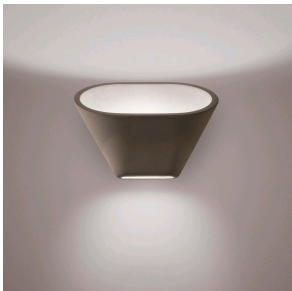

Aplomb Mini, sospensione

by Lucidi, Pevere

FOSCARINI

DESCRIPTION

Born from the desire to use rough concrete, typical of large modern buildings, to create a light object in slender, refined forms, the Aplomb lamp has been hugely successful ever since its inception. A special concrete formula which can be poured into slender moulds has produced an elegant and inimitable product, not simply in its characteristic upturned funnel shape but also in its surface material which is both rough and delicate to the touch. By using the same material, Foscarini proposes an even smaller version of the original suspension Aplomb lamp, which can be used alone or together with the matching larger model at home or in contract settings, over tables, work tops or islands. Aplomb mini is also made in three colours for endless combinations and contexts: grey, white and brown.

MATERIALS

Concrete

COLORS

Brown, Concrete Grey, White

Aplomb Mini, sospensione

technical details

FOSCARINI

Suspension lamp with direct light. Cement diffuser, consisting off a special amalgam colored with pigments, produced by pouring the fluid mixture into a mould rose with galvanized metal bracket and batch-dyed ABS cover. Canopy decentralisation kit - multiple canopy available (up to 9 suspension lamps).

Synergy with Foscarini research led to the birth of the Aplomb lamp collection, comprising shapes balanced between architecture and design made with an exclusive cement paste; Bahia, a sophisticated graphic sign and a bright game of lights and shadows; Lake, a coloured spot with an organic and asymmetric shape.

Aplomb Mini, sospensione

family

FOSCARINI

Aplomb

Aplomb

Aplomb Large

Aplomb